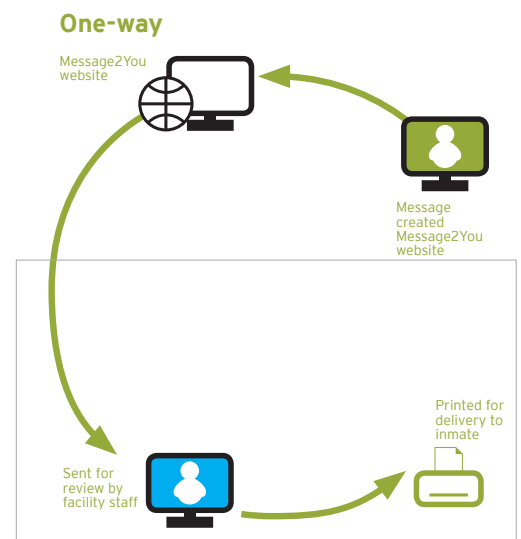

Message2You

SECURE ELECTRONIC
MESSAGING FOR
INMATES, FAMILY
AND FRIENDS

Tusa's Message2you is a secure electronic messaging solution enabling family and friends to send electronic messages to inmates in a secure and controlled way.

Utilizing Tusa's innovative, patented technology, Message2you is a flexible messaging system that can be configured to meet the rules and regulations of your facility. All messages are recorded and stored, allowing for full reporting and audit trail of all activities. Message2you helps reduce contraband being introduced into the facility and reduces staff time required for the processing of traditional mail.

Message2you is available as a one-way or a two-way communication tool.

Messages are initiated on the secure Message2you website by family and friends.

In the one-way communication model messages are received by the facility and reviewed before being printed and delivered to the inmate.

In the two-way model messages are received by the facility and reviewed before being forwarded to a secure kiosk where the inmate can view and reply.

Benefits

Efficiency & Time Savings

Reduces staff time in processing traditional mail due to automatic review and censoring features and reduction of time needed for contraband searches.